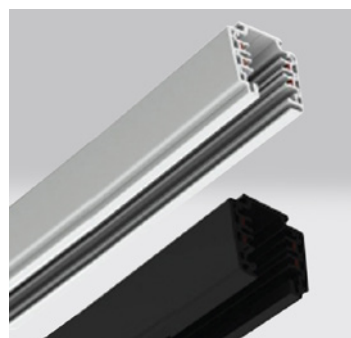

SUSPENDED/SURFACE MOUNTED TRACK
CALHA DE SUSPENSÃO / SALIENTE

ORDER CODE	COLOUR	L
3080-0160	White Branco	2m
3080-0132	Black Preto	2m