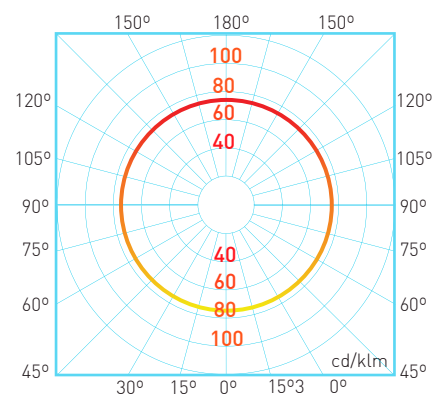

## LINEAR LIGHT

Iris 36W, with 1200mm, is an elegant light fixture with a minimalist design, composed by opal polycarbonate tube and textured white ends, which form a perfect linear LED light. With a CRI higher than 80 and a 360° beam angle, Iris is suitable for any indoor area, lighting up effectively the space through a beautiful, uniform, pleasant and linear light. This light fixture has a 5 Year Warranty and is available on the colour temperatures 4200K or 3000K. Iris can be suspended horizontally or vertically. Iris can also be mounted on a track and combined with other track lights as our Spar, Lory or our LED profile Sotis.

A Iris de 36W, com 1200 mm, é uma luminária elegante e com design minimalista, constituída por um tubo de polycarbonato opalino e topos em branco texturado que formam uma linha de luz LED perfeita. Com um CRI superior a 80 e um ângulo de 360° a Iris é ideal para qualquer espaço interior, iluminando eficazmente o ambiente através de uma luz bonita, uniforme, agradável e linear.

## ORDER OPTIONS OPÇÕES DE ENCOMENDA

PRODUCT CODE	TYPE	POWER	CRI	BEAM ANGLE	LENGTH (L)	CCT	LED LUMENS	LUMINAIRE LUMENS	LUMINAIRE EFFICACY
133.80.360.12.30.TW	HORIZONTAL	36 W	>80	360°	1200 mm	3000K	4092 lm	3888 lm	108 lm/W
133.80.360.12.42.TW	HORIZONTAL	36 W	>80	360°	1200 mm	4200K	4547 lm	4320 lm	120 lm/W
136.80.360.06.30.TW	VERTICAL	24 W	>80	360°	600 mm	3000K	2728 lm	2592 lm	108 lm/W
136.80.360.06.42.TW	VERTICAL	24 W	>80	360°	600 mm	4200K	3031 lm	2880 lm	120 lm/W
137.80.360.12.30.TW	VERTICAL	36 W	>80	360°	1200 mm	3000K	4092 lm	3888 lm	108 lm/W
137.80.360.12.42.TW	VERTICAL	36 W	>80	360°	1200 mm	4200K	4547 lm	4320 lm	120 lm/W

## ORDER OPTIONS

OPÇÕES DE ENCOMENDA

PRODUCT CODE	TYPE	POWER	CRI	BEAM ANGLE	LENGTH (L)	CCT	LED LUMENS	LUMINAIRE LUMENS	LUMINAIRE EFFICACY
139.80.360.12.30.TW	ON TRACK	36W	>80	360°	1200mm	3000K	4092lm	3888lm	108lm/W
139.80.360.12.42.TW	ON TRACK	36W	>80	360°	1200mm	4200K	4547 lm	4320lm	120lm/W