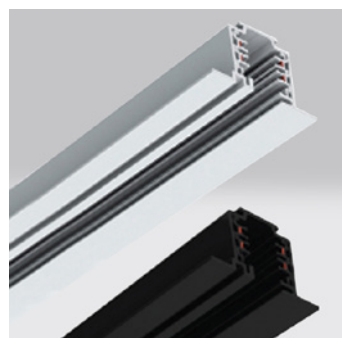

## LINEAR LIGHT

Iris 36W, with 1200mm, is an elegant light fixture with a minimalist design, composed by opal polycarbonate tube and textured white ends, which form a perfect linear LED light. With a CRI higher than 80 and a 360° beam angle, Iris is suitable for any indoor area, lighting up effectively the space through a beautiful, uniform, pleasant and linear light. This light fixture has a 5 Year Warranty and is available on the colour temperatures 4200K or 3000K. Iris can be suspended horizontally or vertically. Iris can also be mounted on a track and combined with other track lights as our Spar, Lory or our LED profile Sotis.

## ORDER OPTIONS

OPÇÕES DE ENCOMENDA

PRODUCT CODE	TYPE	POWER	CRI	BEAM ANGLE	LENGTH (L)	CCT	LED LUMENS	LUMINAIRE LUMENS	LUMINAIRE EFFICACY
139.80.360.12.30.TW	ON TRACK	36W	>80	360°	1200mm	3000K	4092lm	3888lm	108lm/W
139.80.360.12.42.TW	ON TRACK	36W	>80	360°	1200mm	4200K	4547 lm	4320lm	120lm/W

SUSPENDED/SURFACE MOUNTED TRACK  
CALHA DE SUSPENSÃO / SALIENTE

ORDER CODE	COLOUR	L
3080-0160	White Branco	2m
3080-0132	Black Preto	2m

RECESSED TRACK . CALHA DE ENCASTRAR

ORDER CODE	COLOUR	L
3080-0135	White Branco	2m
3080-0138	Black Preto	2m

- 1- Power supply . Fonte de alimentação
- 2- 90° Corner . Canto de 90°
- 3- T-piece . Peça em forma de T
- 4- X-piece . Peça em forma de X
- 5- Jointing . União

- 6- Middle connection . Conexão intermédia
- 7- L-piece adjustable . Derivação L ajustável
- 8- End cap . Topo
- 9- Track suspension kit . Kit de suspensão para calha
- 10- Global Trac accessory . Acessório Global Trac