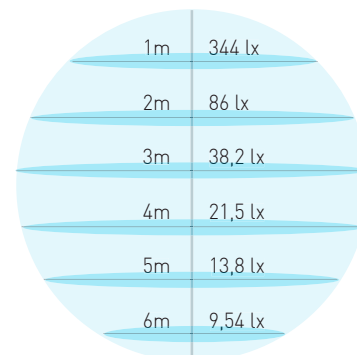

## LINEAR LIGHT

Iris 36W, with 1200mm, is an elegant light fixture with a minimalist design, composed by opal polycarbonate tube and textured white ends, which form a perfect linear LED light. With a CRI higher than 80 and a 360° beam angle, Iris is suitable for any indoor area, lighting up effectively the space through a beautiful, uniform, pleasant and linear light. This light fixture has a 5 Year Warranty and is available on the colour temperatures 4200K or 3000K. Iris can be suspended horizontally or vertically. Iris can also be mounted on a track and combined with other track lights as our Spar, Lory or our LED profile Sotis.

A Iris de 36W, com 1200 mm, é uma luminária elegante e com design minimalista, constituída por um tubo de polycarbonato opalino e topos em branco texturado que formam uma linha de luz LED perfeita. Com um CRI superior a 80 e um ângulo de 360° a Iris é ideal para qualquer espaço interior, iluminando eficazmente o ambiente através de uma luz bonita, uniforme, agradável e linear.

## ORDER OPTIONS OPÇÕES DE ENCOMENDA

PRODUCT CODE	TYPE	POWER	CRI	BEAM ANGLE	LENGTH (L)	CCT	LED LUMENS	LUMINAIRE LUMENS	LUMINAIRE EFFICACY
133.80.360.12.30.TW	HORIZONTAL	36 W	>80	360°	1200 mm	3000K	4092 lm	3888 lm	108 lm/W
133.80.360.12.42.TW	HORIZONTAL	36 W	>80	360°	1200 mm	4200K	4547 lm	4320 lm	120 lm/W
136.80.360.06.30.TW	VERTICAL	24 W	>80	360°	600 mm	3000K	2728 lm	2592 lm	108 lm/W
136.80.360.06.42.TW	VERTICAL	24 W	>80	360°	600 mm	4200K	3031 lm	2880 lm	120 lm/W
137.80.360.12.30.TW	VERTICAL	36 W	>80	360°	1200 mm	3000K	4092 lm	3888 lm	108 lm/W
137.80.360.12.42.TW	VERTICAL	36 W	>80	360°	1200 mm	4200K	4547 lm	4320 lm	120 lm/W